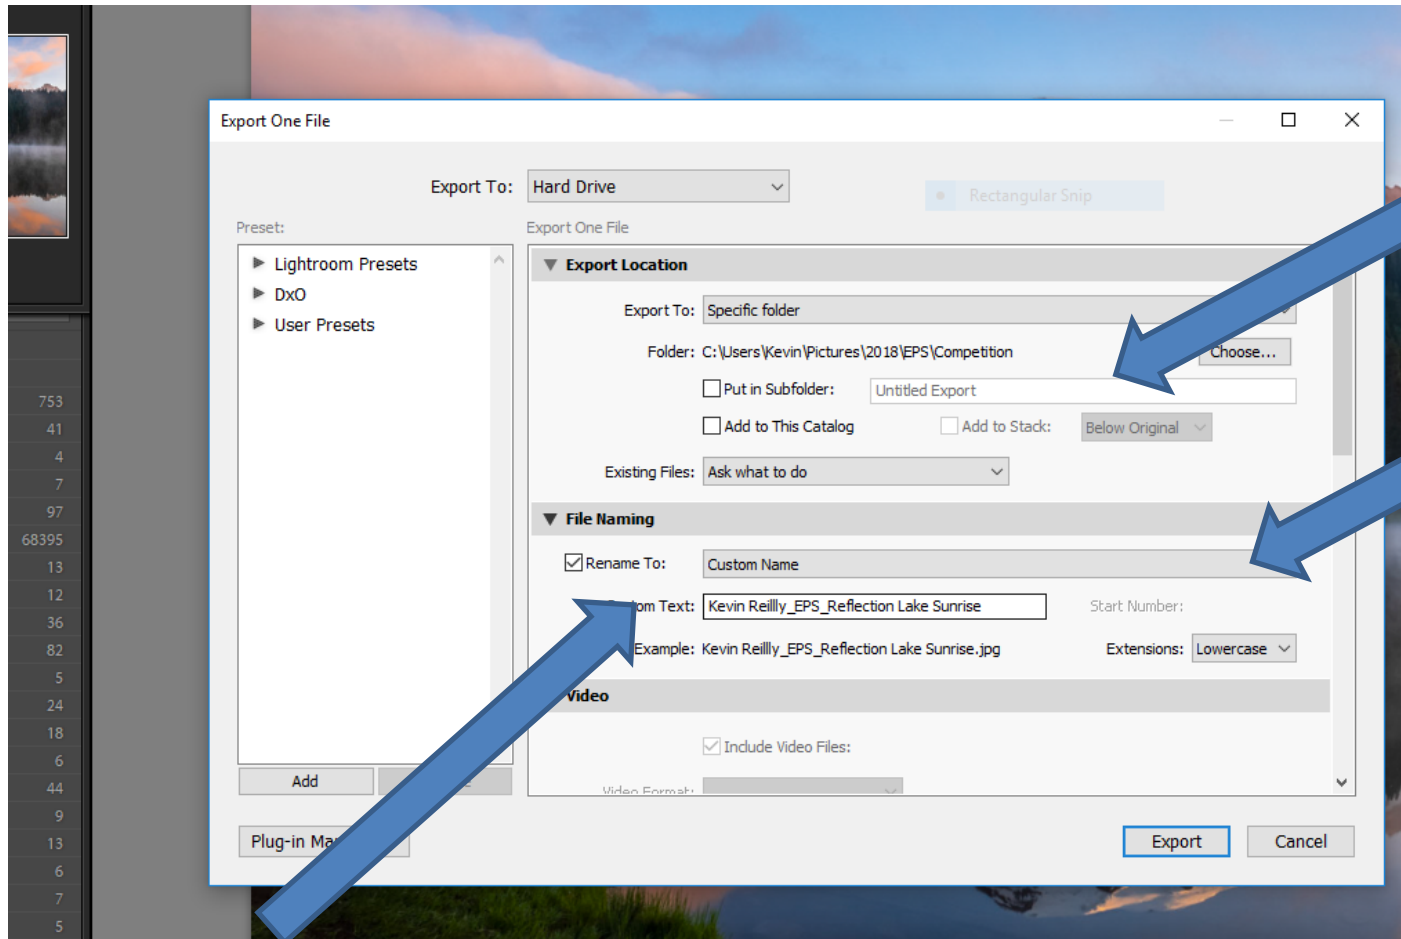

Resizing in Lightroom
for Photo Contest Pro,
Challenge Night and
Photo Forum Slideshows

Export a Photograph in Lightroom

Select "File"

Select "Export"

Exporting from Lightroom

Choose a Folder.

Choose: "Custom Name"

Your Name_EPS_Your Title

Exporting from Lightroom

Choose JPEG and SRGB

Quality at 100

Click on "Resize to Fit. Long Edge.
1080 Pixels. 72 Pixels per inch.

Hit Export Last