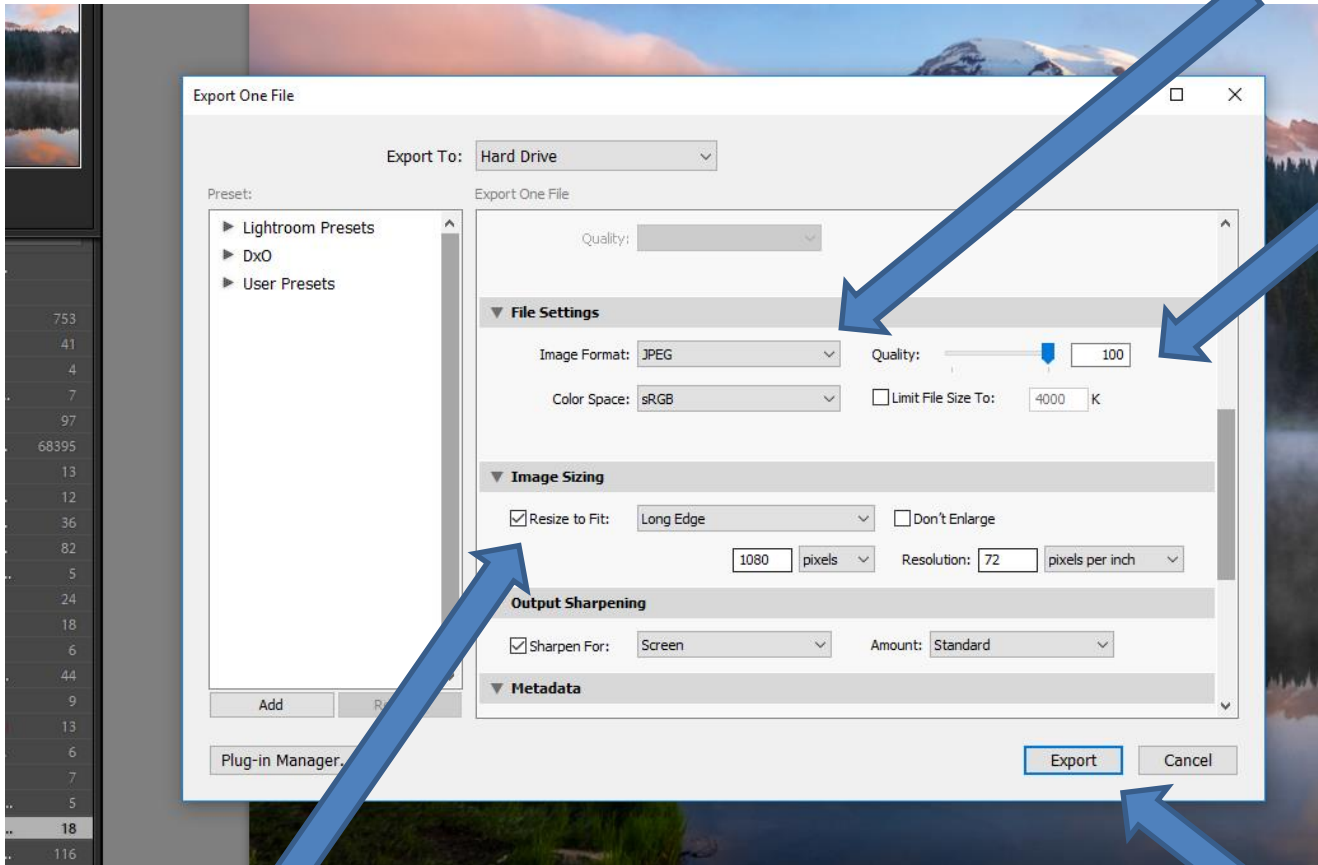

Resizing in Lightroom
for Photo Contest Pro,
Challenge Night and
Photo Forum Slideshows

Export a Photograph in Lightroom

Select "File"

Select "Export"

Exporting from Lightroom

Choose a Folder.

Choose: "Custom Name"

Your Name_EPS_Your Title

Exporting from Lightroom

Choose JPEG and SRGB

Quality at 100

Click on "Resize to Fit. Long Edge.
1080 Pixels. 72 Pixels per inch.

Hit Export Last